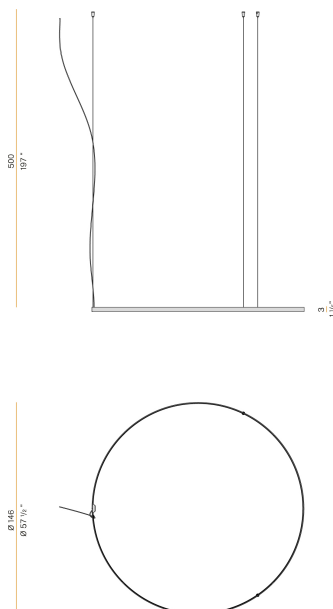

PANZERI

Zero Round

24V DC
M10317.150.0410

Data sheet

CODE	M10317.150.0410
SYSTEM POWER CONSUMPTION	71W
EFFICACY	86.2lm/W
LIGHT SOURCE	LED
LIGHT SOURCE LIFETIME	L70 (B50) 60.000h
COLOUR TEMPERATURE	3000K Ra>90
LIGHT DISTRIBUTION	diffused
POWER SUPPLY	24V DC
DRIVER	remote not included
LUMEN OUTPUT	6120lm
WEIGHT	1,58 Kg
PROTECTION DEGREE	IP20
COLOUR TOLLERANCES	SDCM 3
PACKING DIMENSIONS	160,0 x 160,0 x 11,0 cm

Single or multiple suspension lighting fixture for interiors, with direct and indirect light emission.

Bended extruded aluminium structure in white, black, bronze, mat brass or titanium polyacrylic paint.

Extruded polycarbonate diffuser with opaline finish.

Suspension kit with griplocks and 5m (196,9") long steel cables.

5m (196,9") long power cable in transparent PVC.

Provided without power canopy.

Technical drawing